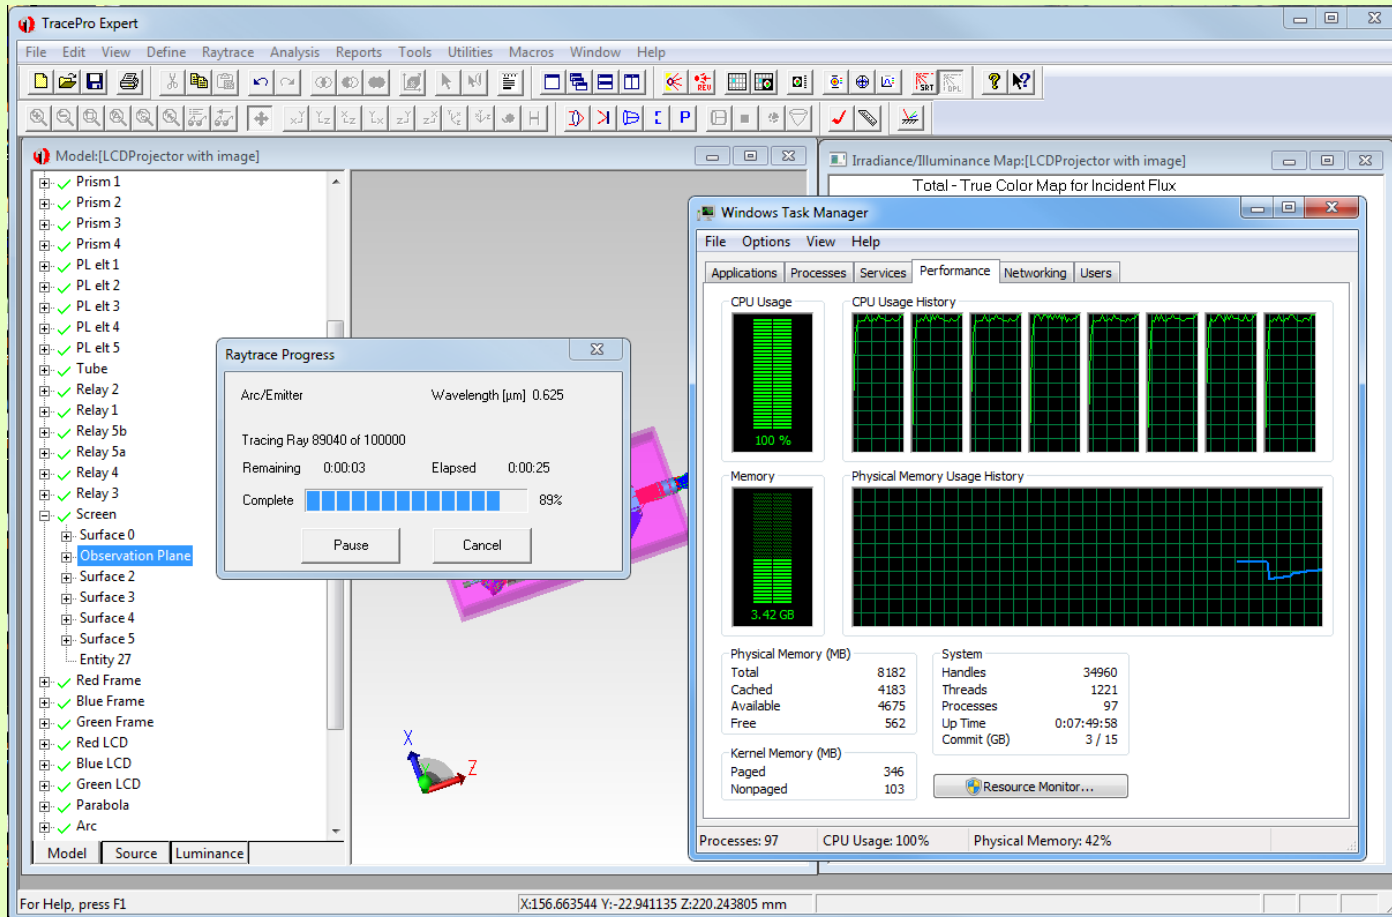

TracePro 7.0 New Features

Multi-threading

Means

Faster Raytraces

Multi-threading

Multi-threading

TracePro 6.0 with
Dual Core =
3 mins 17 secs

TracePro 7.0 with
Dual Core =
1 min 14 secs

TracePro 7.0 with
Quad Core =
30 secs